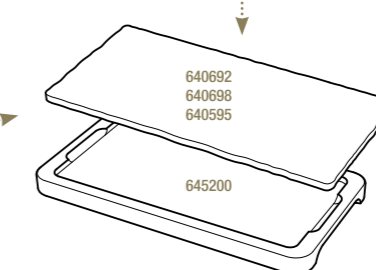

PLANCHE RECTANGULAIRE
RECTANGULAR TRAY

Noir brut - Matt slate style

640602 6
30 x 11 x 0,7 cm
11 3/4 x 4 1/4 x 1/4"

PLATEAU POUR PLANCHE 30 X 11 CM
LINER TRAY FOR TRAY 11 3/4 x 4 1/4"

Acacia - Acacia

649182 3
43 x 14 x 1,5 cm
17 x 5 1/2 x 1/2"

ASSIETTE RECTANGULAIRE
RECTANGULAR PLATE

Noir brut - Matt slate style

641001 6
30 x 20 x 0,7 cm
11 3/4 x 7 3/4 x 1/4"

PLATEAU POUR ASSIETTE 30 X 20 CM
LINER TRAY FOR PLATE 11 3/4 x 7 3/4"

Acacia - Acacia

649181 3
43 x 23 x 1,5 cm
17 x 9 x 1/2"

ASSIETTE RECTANGULAIRE
RECTANGULAR PLATE

Noir brut - Matt slate style

640605 6
30 x 16 x 0,7 cm
11 3/4 x 6 1/4 x 1/4"

PLATEAU POUR ASSIETTE 30 X 16 CM
LINER TRAY FOR PLATE 11 3/4 x 6 1/4"

Bambou - Bamboo

641792 6
34 x 19,5 x 1,5 cm
13 1/2 x 7 3/4 x 1/2"

PLATEAU POUR ASSIETTE 30 X 16 CM
LINER TRAY FOR PLATE 11 3/4 x 6 1/4"

Baubuche

656301 **NEW** 6
34 x 19,5 x 2 cm
13 1/2 x 7 3/4 x 3/4"

** Ne passe pas au lave-vaisselle / ** No dishwashing

PLANCHE GOURMANDE 1 ENCOCHE
POUR ESPRESSO ET CAPPUCCINO
GOURMET TRAY WITH INDENT
FOR ESPRESSO AND CAPPUCCINO

Noir brut - Matt slate style

643456 6
29 x 13,4 x 1,5 cm
11 1/2 x 5 1/4 x 1/2"

PETITE PLANCHE
SMALL GROOVED TRAY

Noir brut - Matt slate style

643602 6
11,5 x 8 x 1 cm
4 1/2 x 3 1/4 x 1/2"

PLANCHE RECTANGULAIRE
RECTANGULAR TRAY

Noir brut - Matt slate style

640669 6
20 x 10 x 0,7 cm
7 3/4 x 4 x 1/4"

640595 6
25 x 12 x 0,7 cm
9 3/4 x 4 3/4 x 1/4"

PLANCHE GOURMANDE 1 ENCOCHE
POUR ESPRESSO ET CAPPUCCINO
GOURMET TRAY WITH INDENT
FOR ESPRESSO AND CAPPUCCINO

Noir brut - Matt slate style

640692 6
25 x 12 x 0,7 cm
9 3/4 x 4 3/4 x 1/4"

PLANCHE 3 ENCOCHES
TRAY WITH 3 INDENTS

Noir brut - Matt slate style

640698 6
25 x 12 x 0,7 cm
9 3/4 x 4 3/4 x 1/4"

PLATEAU POUR PLANCHE 25 X 12 CM
LINER TRAY FOR TRAY 9 3/4 x 4 3/4"

Bambou - Bamboo

645200 6
28,5 x 15 x 1,7 cm
11 1/4 x 6 x 3/4"

** Ne passe pas au lave-vaisselle / ** No dishwashing