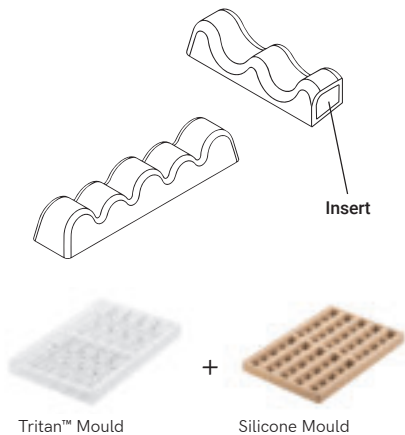

+

Silicone Mould

Kit Bar Duna

Vol. 57 ml

Snack Bar Size:
Silicone Mould 115 x 20 h 13 mm
Vol. 8 x 28 ml
Tritan Mould 128 x 33 h 14 mm
Vol. 8 x 29 ml

8 Snack Bars / Mould
52.992.86.0065

Kit Sinfonia-B

Vol. 42 ml