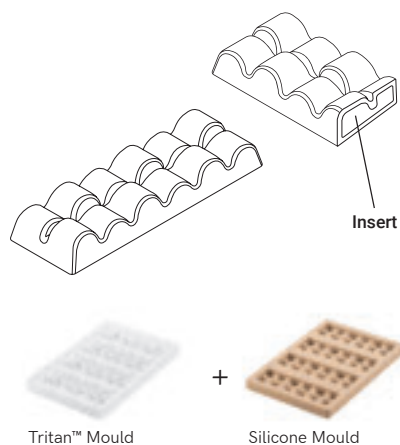

Kit Sinfonia-B

Vol. 42 ml

Snack Bar Size:
120 x 25 h 20,5 mm

10 snack bar / mould
52.924.86.0065

Kit Sinfonia-T

Vol. 107 ml

Tablette Size:
150 x 50 h 20,5 mm

4 Tablettes / mould
52.923.86.0065