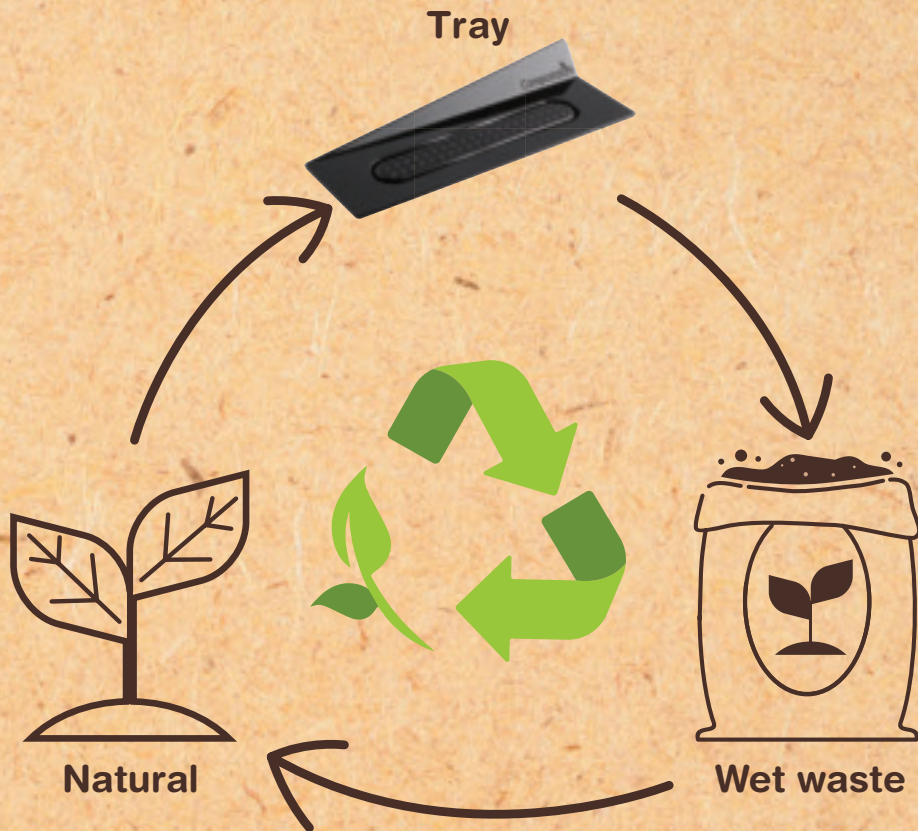

- Materiale compostabile
Compostable material

- Presa facilitata
Easy grip

- Antiscivolo
Non-slip

- Antigraffio
Scratchproof

- Impilabile
Stackable

The new trays range by Silikomart is born, produced in Italy with 100% compostable material.

COMPOSTABLE: a material turns into compost due to the decomposition (it must occur for at least 90% in just 3 months).

RECYCLABLE: once the life cycle is completed, materials and products are subjected to physio-chemical and / or mechanical processes that transform them into a new raw material or product.

BIODEGRADABILITY: the ability of organic substances (and some synthetic compounds too) to be degraded into simpler substances due to the enzymatic activity of microorganisms.

La vetrina che funziona invita il cliente a comprare!