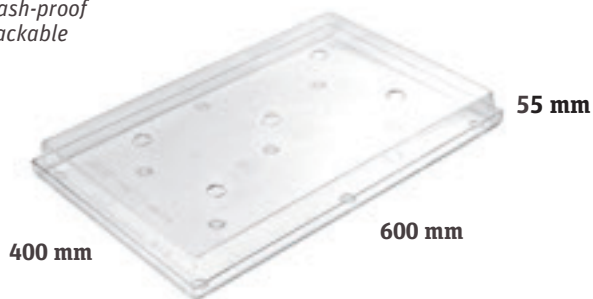

VANTAGGI / ADVANTAGE

- Assoluta trasparenza
- Facile identificazione del prodotto all'interno
- Resistenza agli urti
- Impilabilità

- *Absolute transparency*
- *Easy identification of the product inside*
- *Crash-proof*
- *Stackable*