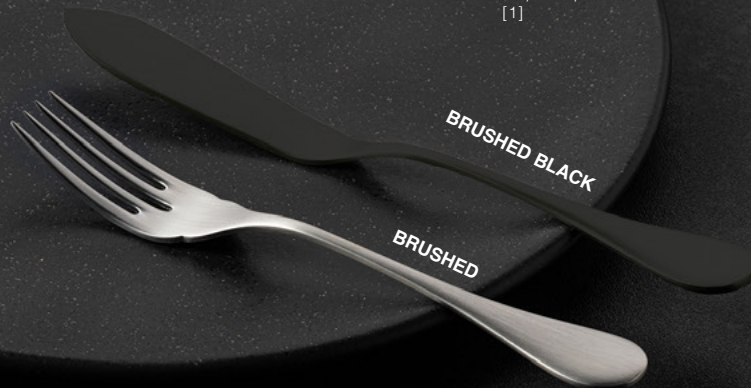

296	ANTIGO	
297	CHEESE KNIVES	
298	LUMI	
299	MITO	
300	NAU	
301	PACIFICA by Casafina	
302	PICO	NEW
303	PRADO	
304	SAGA	
305	STEAK KNIVES	

Meat carving fork
C20220-BRS
23.9 T0.3 cm
9 3/8" T1/8"
[1]

Fish carving fork
C20272-BRS
23.9 T0.3 cm
9 3/8" T1/8"
[1]

SEE MORE HERE

Made in Portugal

Stainless steel 18/10 - 3 mm | 1/8"