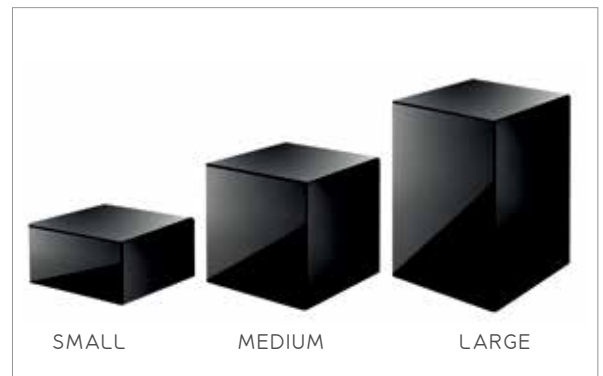

Ασύμμετροι Ακρυλικοί Κύβοι Set 3 Τεμαχίων Μαύρο High Gloss Classic Acrylic Cube Risers 3pcs Kit High Gloss Black

code	size	↑cm	↑Hcm	€/set
ACB01-25-BK	SMALL	23x23	12	Set 25x25
	MEDIUM	24x24	24	
	LARGE	25x25	36	
ACB01-20-BK	SMALL	19x19	8	Set 20x20
	MEDIUM	20x20	16	
	LARGE	21x21	24