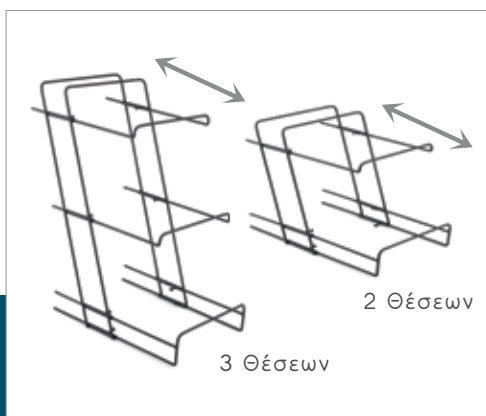

ΨΥΧΟΜΕΝΟΙ ΔΙΣΚΟΙ ΤΥΡΙΩΝ & ΑΛΛΑΝΤΙΚΩΝ OCTAGON: παράγονται σε 4 διαστάσεις και ταιριάζουν ακριβώς στην ποσότητα που θέλετε να σερβίρετε στο εστιατόριο. Από GN 1/1 έως και το μικρό GN

1/2 θα σας δώσουν λύση στο service των κρύων εδεσμάτων. Παραδίδονται με 12h παγοκύστες για να κρατούν σε ιδανική θερμοκρασία όλα τα κρύα τρόφιμα έως ότου φτάσουν στον πελάτη σας.

OCTAGON CHEESE & MEAT SLICES COOLING TRAYS: available in 4 dimensions to meet the exact quantity you need for your restaurant. Perfect solution

for all chilled slices and delicacies. Delivered with 12h cooling packs keep in ideal temperature all kind of food until your last customer will pass your buffet.

**Octagon Ψυχόμενος Δίσκος Λευκός
Octagon Cooling Tray White**

code	l cm	↑ Hcm	€
TMC20-12-WH	29x35	5,5	
TMC20-24-WH	22,5x51	5,5	
TMC20-34-WH	29x51	5,5	
TMC20-11-WH	32,5x53	5,5	

**Octagon Ψυχόμενος Δίσκος Μαύρος
Octagon Cooling Tray Black**

code	l cm	↑ Hcm	€
TMC20-12-BK	29x35	5,5	
TMC20-24-BK	22,5x51	5,5	
TMC20-34-BK	29x51	5,5	
TMC20-11-BK	32,5x53	5,5	

**Πτυσσόμενο Μεταλλικό Stand Μαύρο Ματ Χωρίς Δίσκους
Black Mat Folding Metal Stand Without Trays**

code	l cm	↑ Hcm	€
UTG01-2P	40x25	40	
UTG01-3P	40x25	60