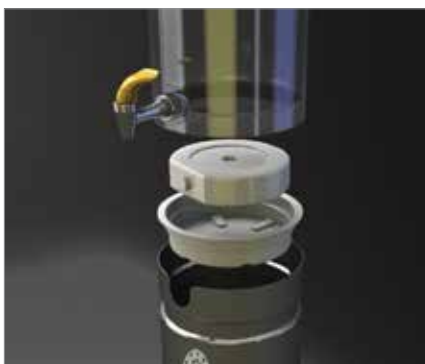

ALL GARIBALDI JUICE DISPENSERS DELIVERED WITH:

- Fully emptying juice can
- 12 hours cooling element to keep juice fresh and cool
- No Drip Tomlinson USA faucet

**Διανεμητής Χυμού Norma Ανοξειδωτο**  
**Norma Juice Dispenser Stainless Steel**