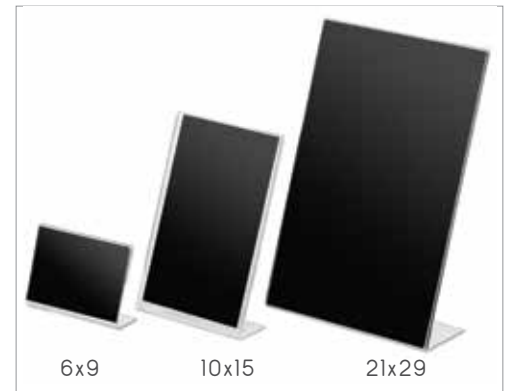

Εντυποθήκη "L" 1 όψης Plexiglass Με Κλίση + Μαύρη Κάρτα "L" Shape Single Face Gradient Plexiglass Card Holder + Black Card

code	↑cm	Συσκ.τμχ	€
HCR02-146	4x6	6pcs	
HCR02-169	6x9	6pcs	
HCR02-1710	7x10	6pcs	
HCR02-1914	9x14	6pcs	
HCR02-1A4	21x29	2pcs	
HCR02-1A5	15x21	2pcs	
HCR02-1A6	10x15	2pcs