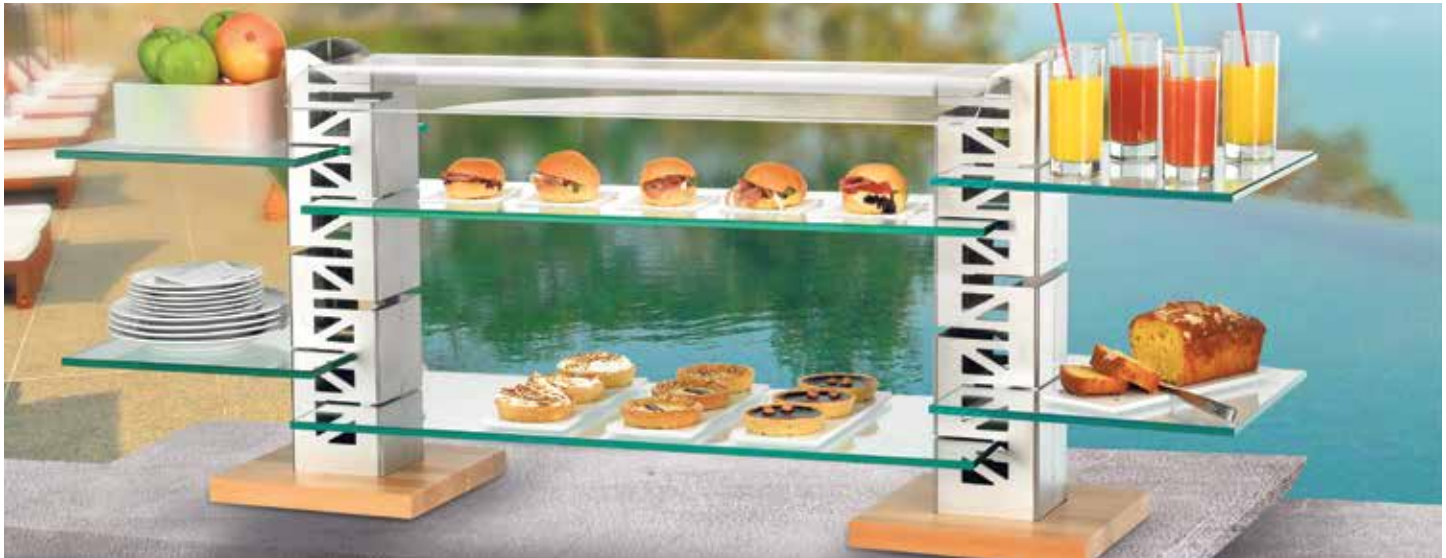

Atrax Kit Ορεκτικών 2 Πύργοι Ανοξείδωτο + Διάφανα Κρύσταλλα + Κάλυμμα
Atrax Starter Kit 2 Towers Stainless Steel + Clear Glass + Cover

code	└cm	┆Hcm	€
AMP50-03-SS	35x140	55	

Atrax Kit Μπουφέ 1 Πύργος Μαύρο + Μαύρα Κρύσταλλα
Atrax Buffet Kit 1 Tower Black + Black Glass

code	└cm	┆Hcm	€
AMP50-01-BK	35x65	55