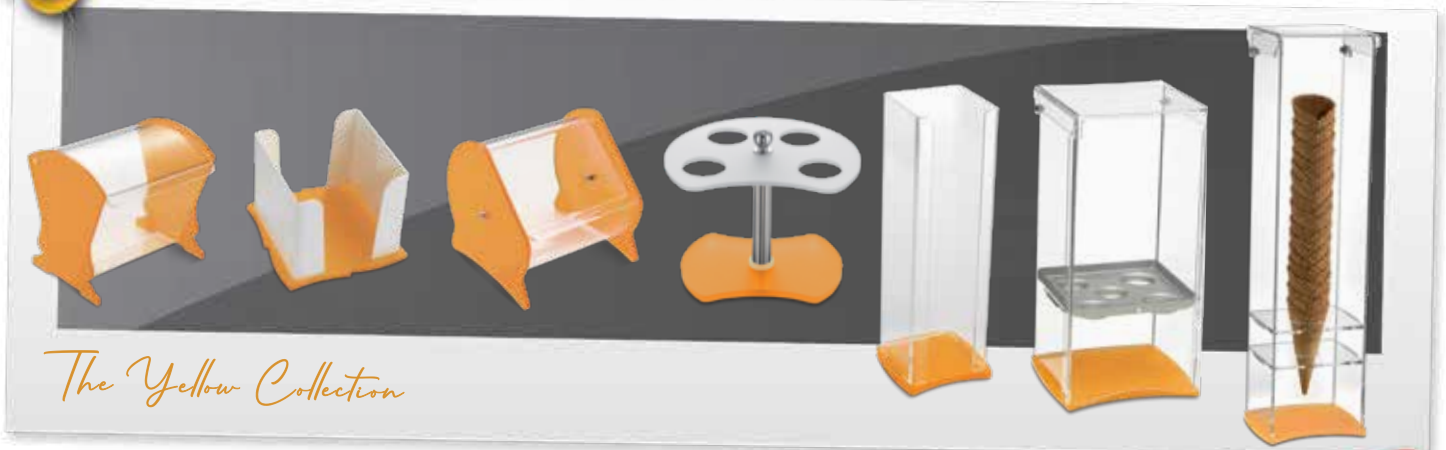

code	ιcm	↑Hcm	Lit	€
SCN10-13-TR	Ø15	10	1,3	
YCN10-25-TR	Ø18	12	2,5	

*The Black Collection*

*The Frost Collection*

*The Yellow Collection*

*The Red Collection*

SIGNAGE WARE

*Oat and Raisin Cookie*  
A classic cookie with rolled oats and  
succulent raisins  
\$3.99 each  
4 for \$15  
[www.gardenofeatin.com](http://www.gardenofeatin.com)