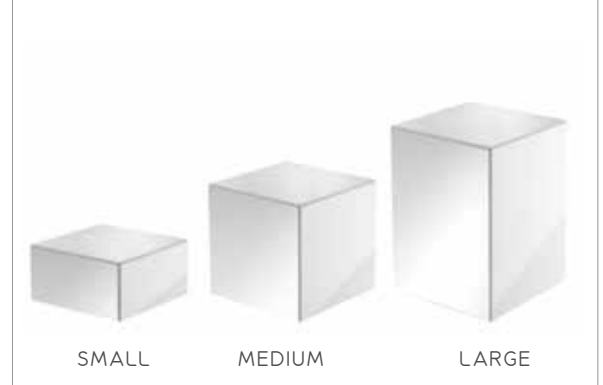

Ασύμμετροι Ακρυλικοί Κύβοι Set 3 Τεμαχίων Λευκό High Gloss Classic Acrylic Cube Risers 3pcs Kit Porcelain White

code	size	↑cm	↑Hcm	€/set
ACB01-25-WH	SMALL	23x23	12	Set 25x25
	MEDIUM	24x24	24	
	LARGE	25x25	36	
ACB01-20-WH	SMALL	19x19	8	Set 20x20
	MEDIUM	20x20	16	
	LARGE	21x21	24